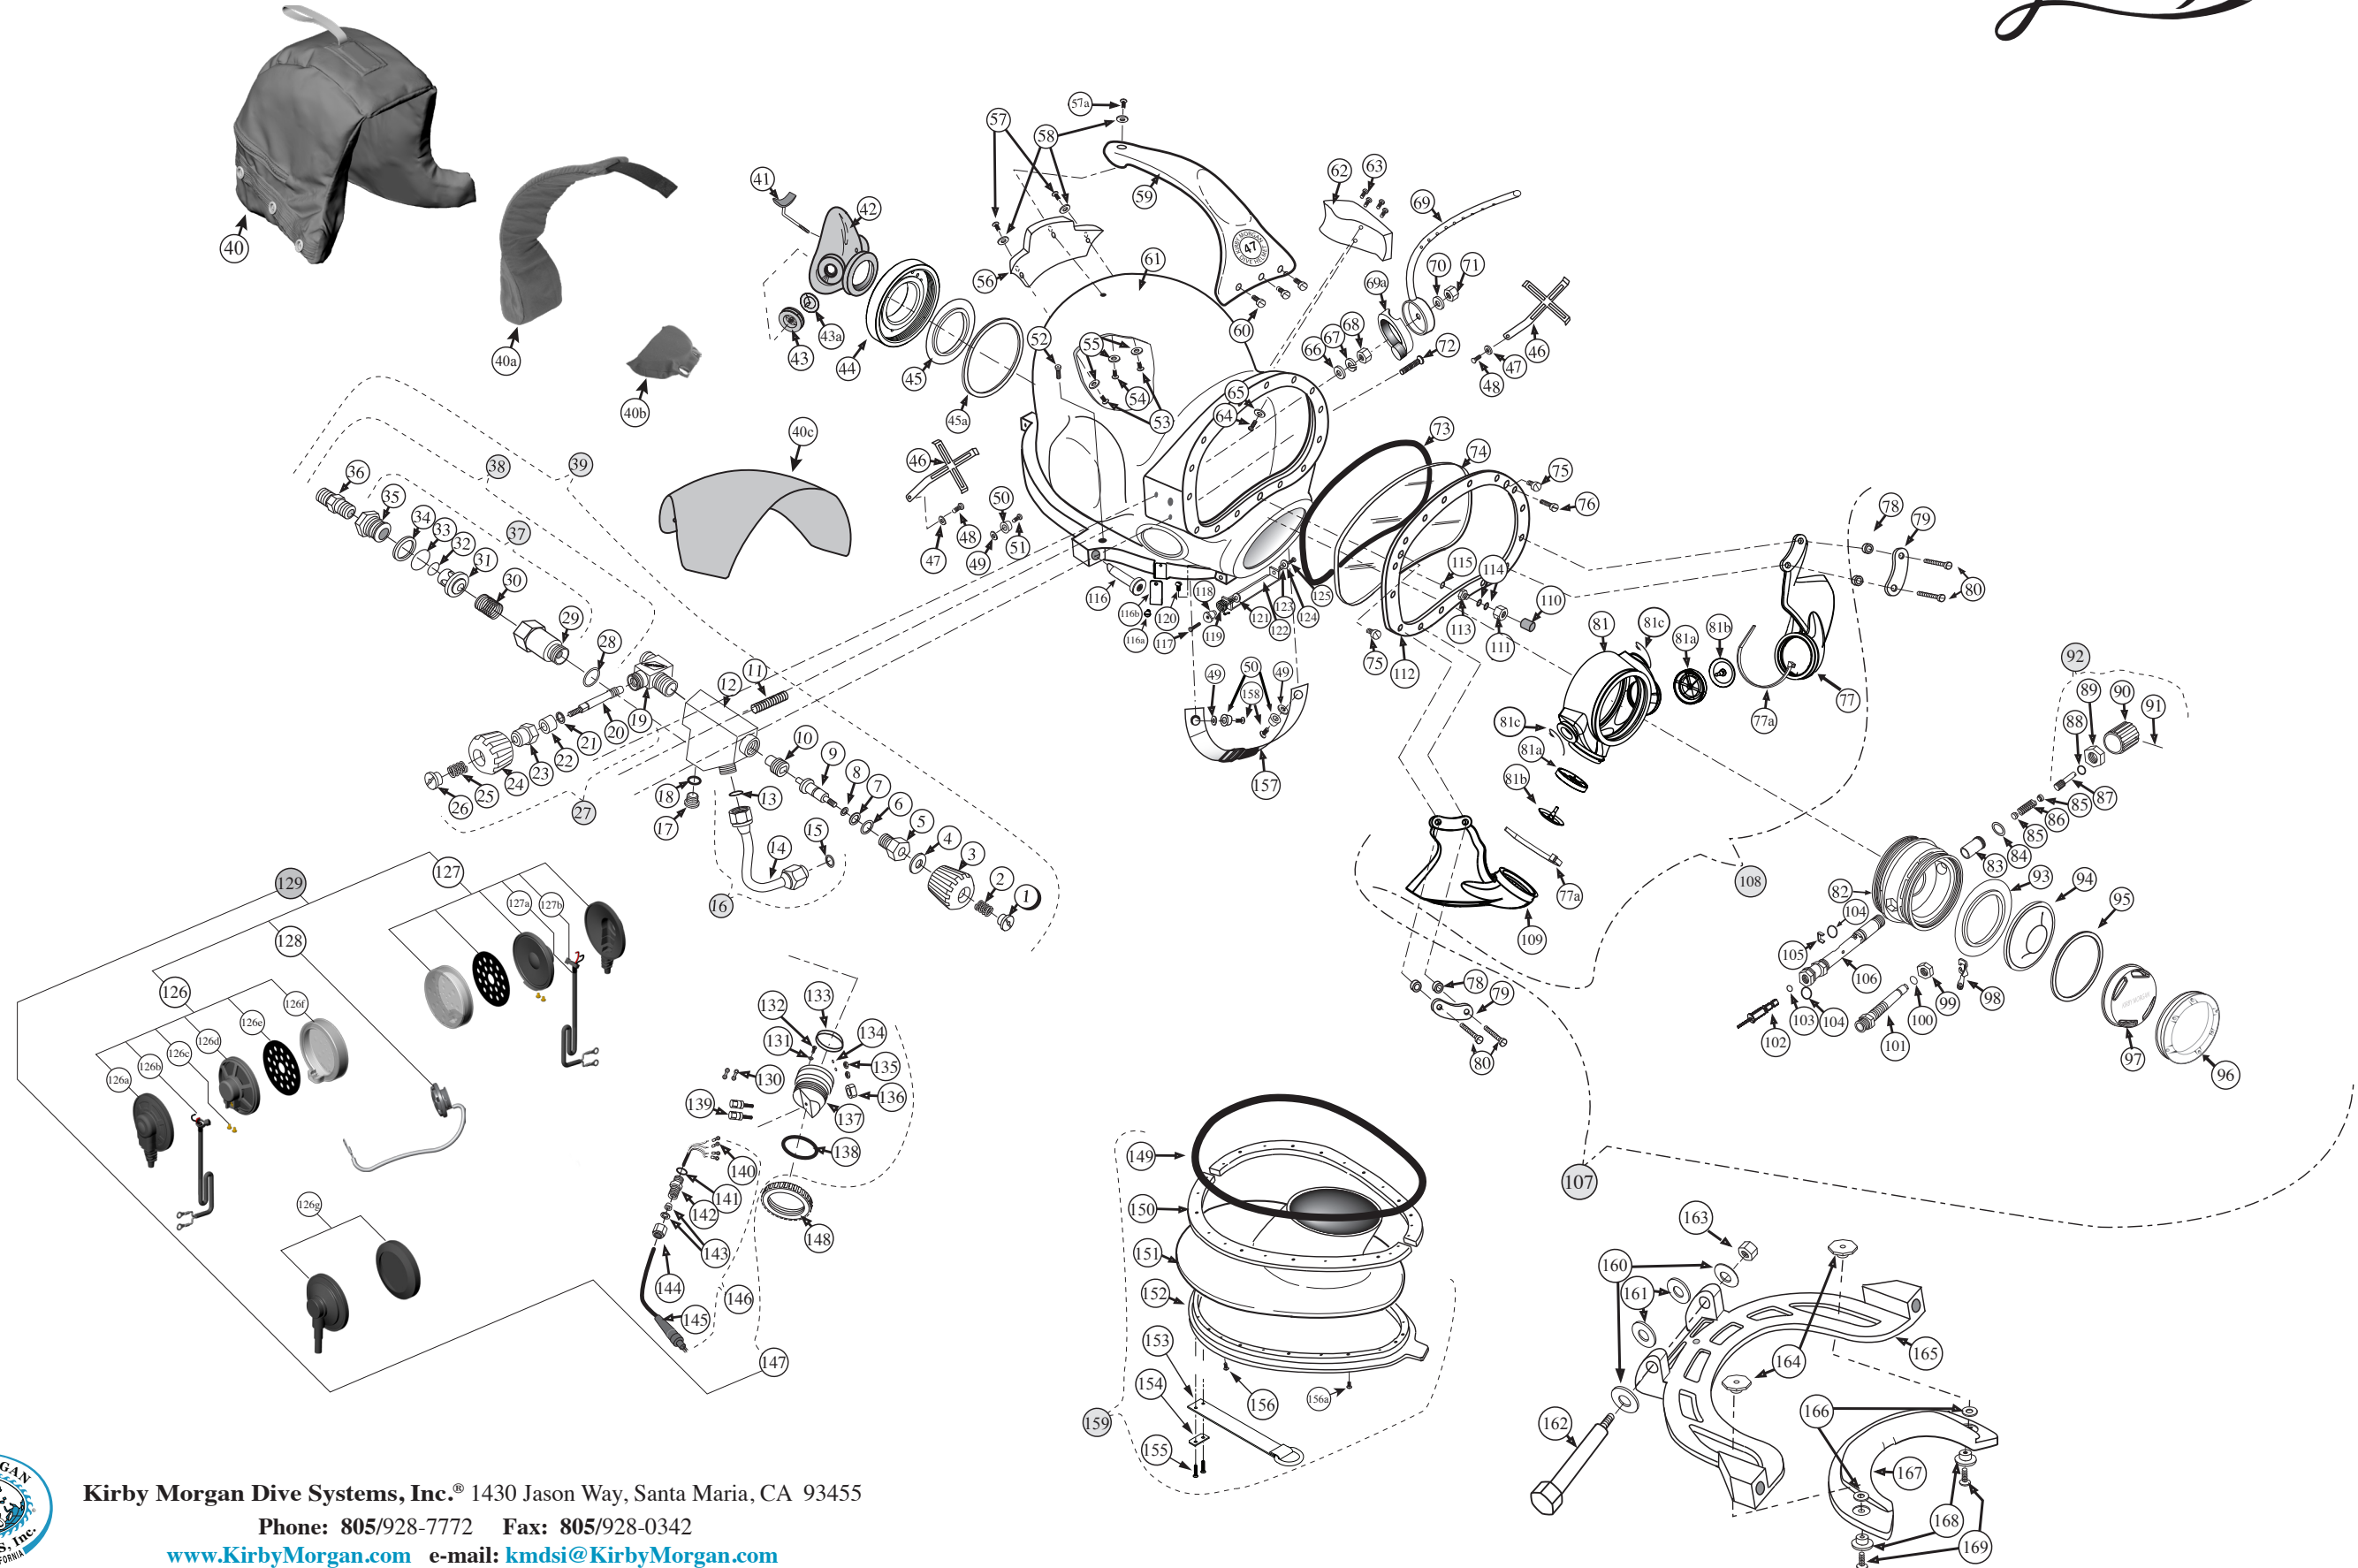

Location #	Part#	Description
123	550-061	Spacer
124	530-546	Washer for Swing Catch
125	530-035	Screw
126	515-018	Earphone, Right, 9"
126a		Order Earphone Cover Set 510-842
126b	515-102	Communication Wire 9"
126c	530-098	Screw
126d	515-090	Earphone Speaker
126e	520-015	Protector, Earphone
126f		Order Earphone Cover Set 510-842
126g	510-542	Covers, Earphone, Pre-April 2011
127	515-019	Earphone, Left, 15.5"
127a	515-101	Communication Wire 15.5"
127b	520-038	Tie-Wrap
128	515-029	Microphone
129	515-033	Communications Set, 17K
130	515-055	Wiring Harness, Posts
131	330-035	Washer
132	330-030	Screw
133	510-630	Cover, Comm. Module
134	530-525	Washer
135	530-308	Nut
136	550-040	Nut
137	520-130	Comm Module drilled for Posts
	520-132	Comm Module drilled for W.P Conn/Male
138	510-029	O-ring
139	315-020	Communications Post
140	515-049	Single Wire Terminal
141	510-481	O-ring
142	555-175	Packing Gland
143	520-113	Ferrule Set
144	555-178	Packing Nut
145	515-045	Waterproof Connector, Male 4-Pin
146	505-047	W.P. Connector Assembly
147	515-023	Comm Assembly w/ Posts
	515-024	Comm Assembly w/W.P Conn.
148	320-026	Comm Mount Nut
149	510-450	O-ring, Neck Ring
150	540-105	Split Ring, (2 Required)
151	510-628	Neck Dam, Neoprene (med)

Location #	Part#	Description
	510-631	Neck Dam, Latex (sm-med)
152	560-078	Stepped Neck Dam Ring
153	505-142	Pull Strap Assembly
154	540-115	Strap Plate
155	530-220	Screw
156	530-024	Screw
156a	530-022	Screw
157	505-111	Chin Strap Assembly Purchase 525-716 Kit
158	530-031	Screw
159	505-119	Neck Ring Assembly (neop.)
160	530-545	Washer
161	520-165	Washer
162	530-027	Hinge Bolt
163	530-028	Lock Nut
164	550-113	Adjustment Nut
165	560-111	Locking Collar
166	530-547	Washer
167	520-098	Neck Pad w/#166 (2)
168	550-045	T-Washer
169	530-064	Screw

* CAN ONLY BE REPAIRED BY A TRAINED TECHNICIAN.

Product Changes

Following publication of this booklet, certain changes in standard equipment, options, prices and the like may have occurred which would not be included in these pages. Your Authorized KMDSI dealer is your best source for up-to-date information on any of these products. © Kirby Morgan Dive Systems, Inc. reserves the right to change product specifications at any time without incurring obligations.

CAUTION

Use only Kirby Morgan original replacement parts. The use of other manufacturers' parts will interfere with the performance characteristics of your life support equipment and may jeopardize your safety. Additionally, any substitutions will void any warranties offered by KMDSI. When ordering spares, always insist on Kirby Morgan original parts.

Kirby Morgan Dive Systems, Inc.® 1430 Jason Way, Santa Maria, CA 93455

Phone: 805/928-7772 Fax: 805/928-0342

www.KirbyMorgan.com e-mail: kmdsi@KirbyMorgan.com

Kirby Morgan 47 Helmet

Kirby Morgan Dive Systems, Inc.® 1430 Jason Way, Santa Maria, CA 93455

Phone: 805/928-7772 Fax: 805/928-0342

www.KirbyMorgan.com e-mail: kmdsi@KirbyMorgan.com